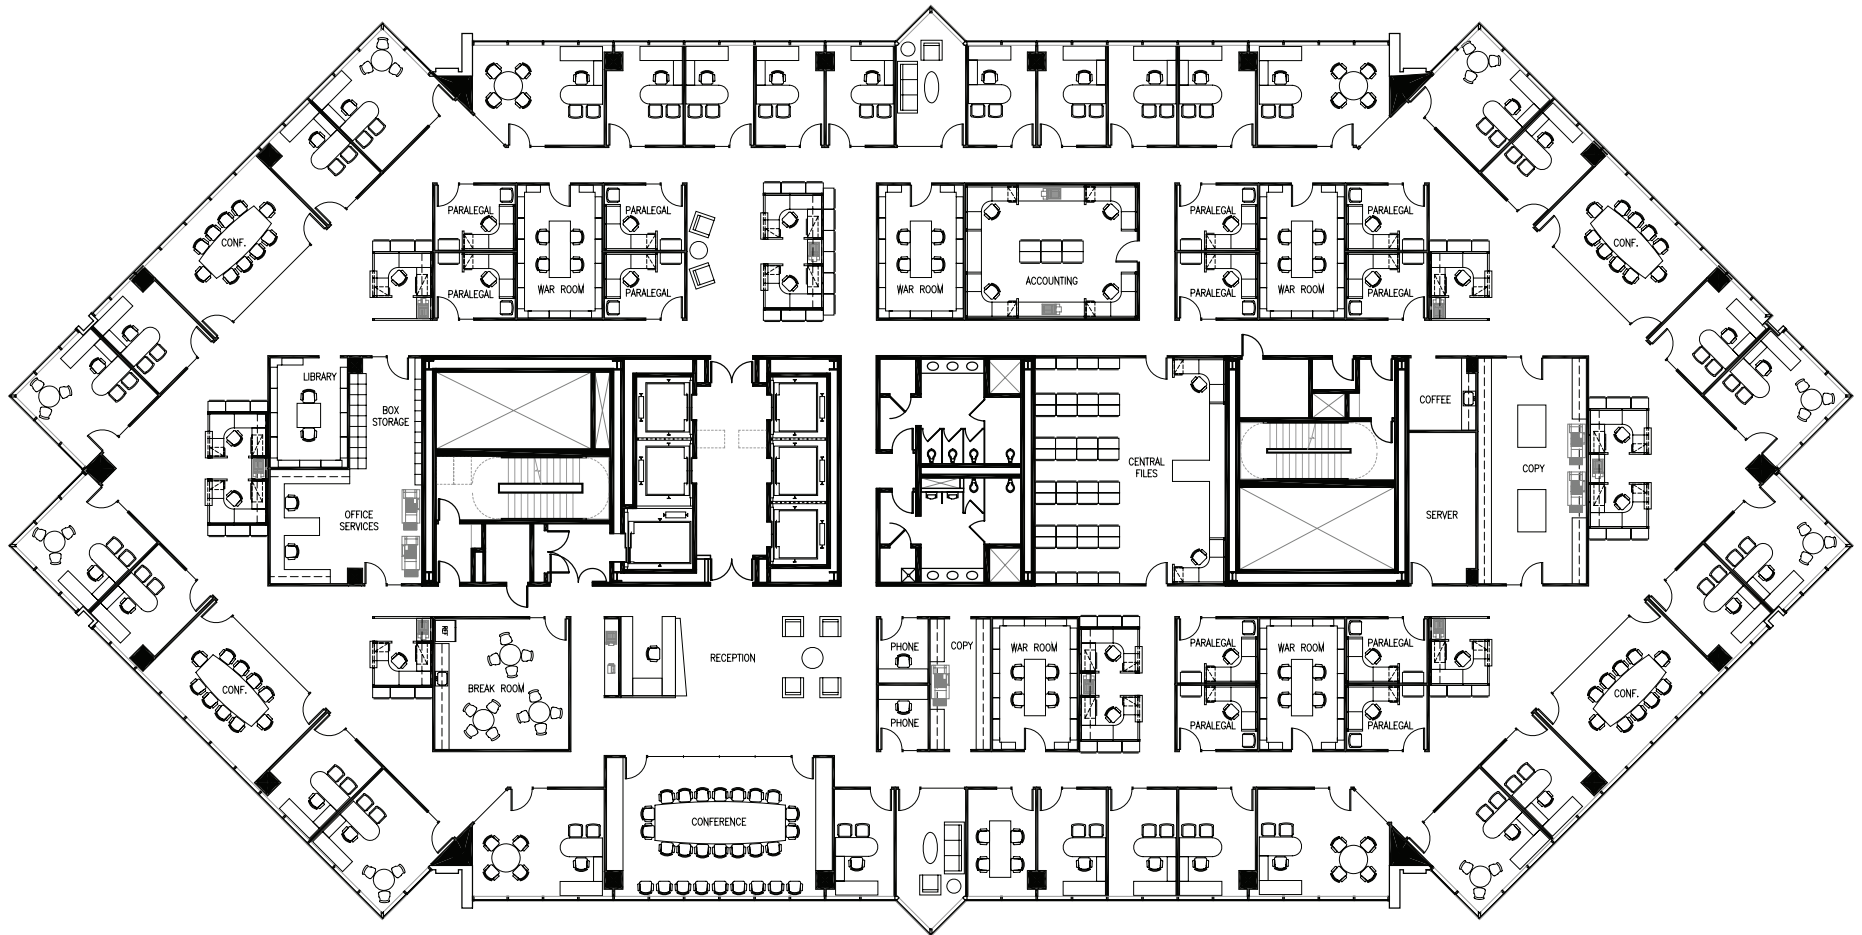

601 CITY CENTER

Option A - High Rise

46 Offices

12 Workstations

10 Conference Rooms

Contact:

John Dolby

510.444.7500