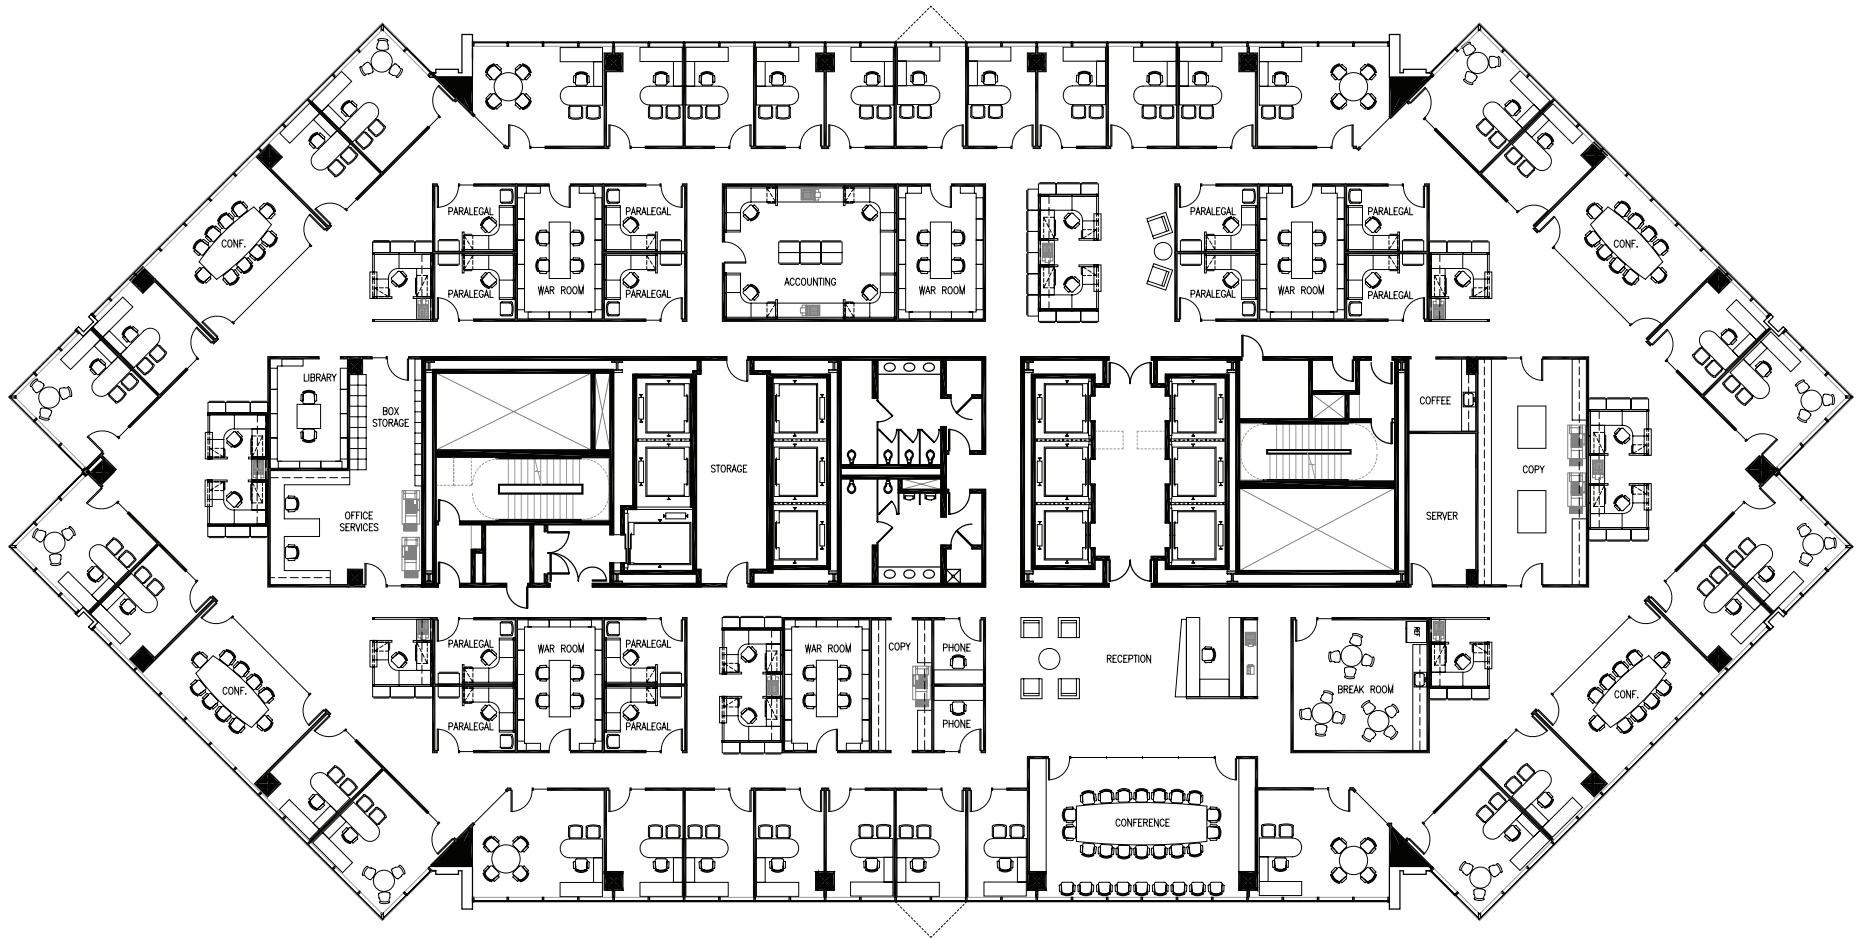

601 CITY CENTER

Option C - Low Rise

49 Offices

12 Workstations

10 Conference Rooms

Contact:

John Dolby

510.444.7500