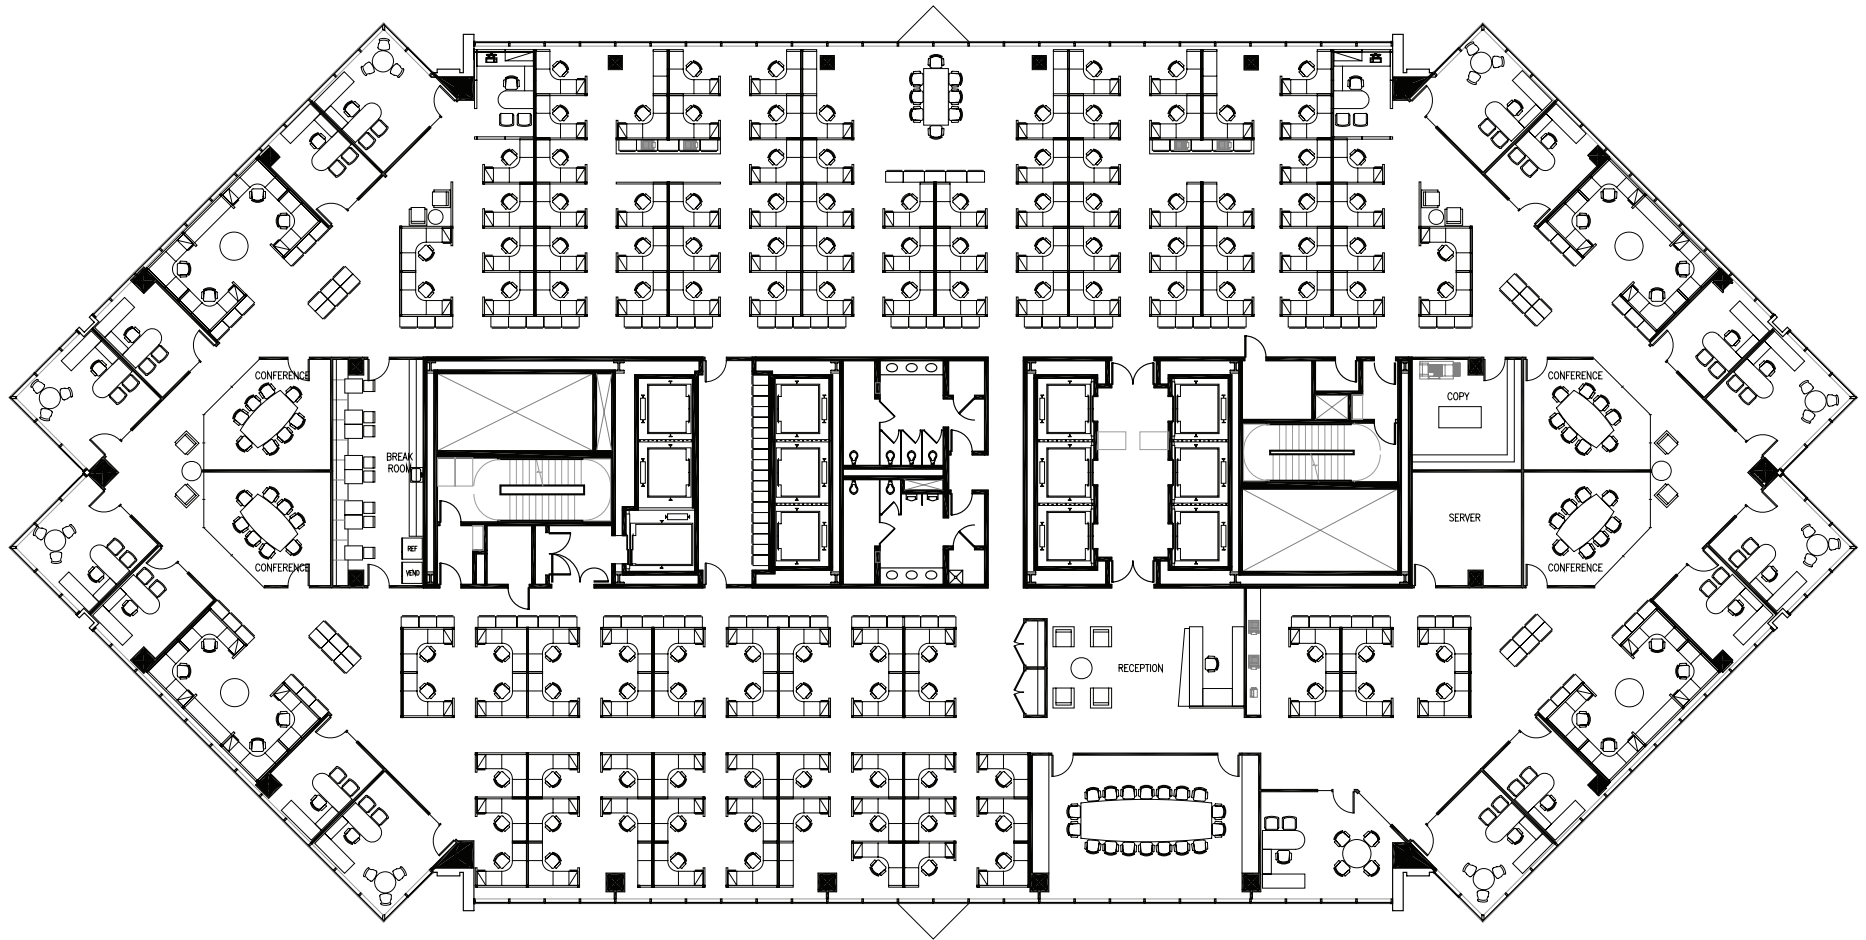

# 601 CITY CENTER

## Option D - Low Rise

17 Offices

141 Workstations

5 Conference Rooms